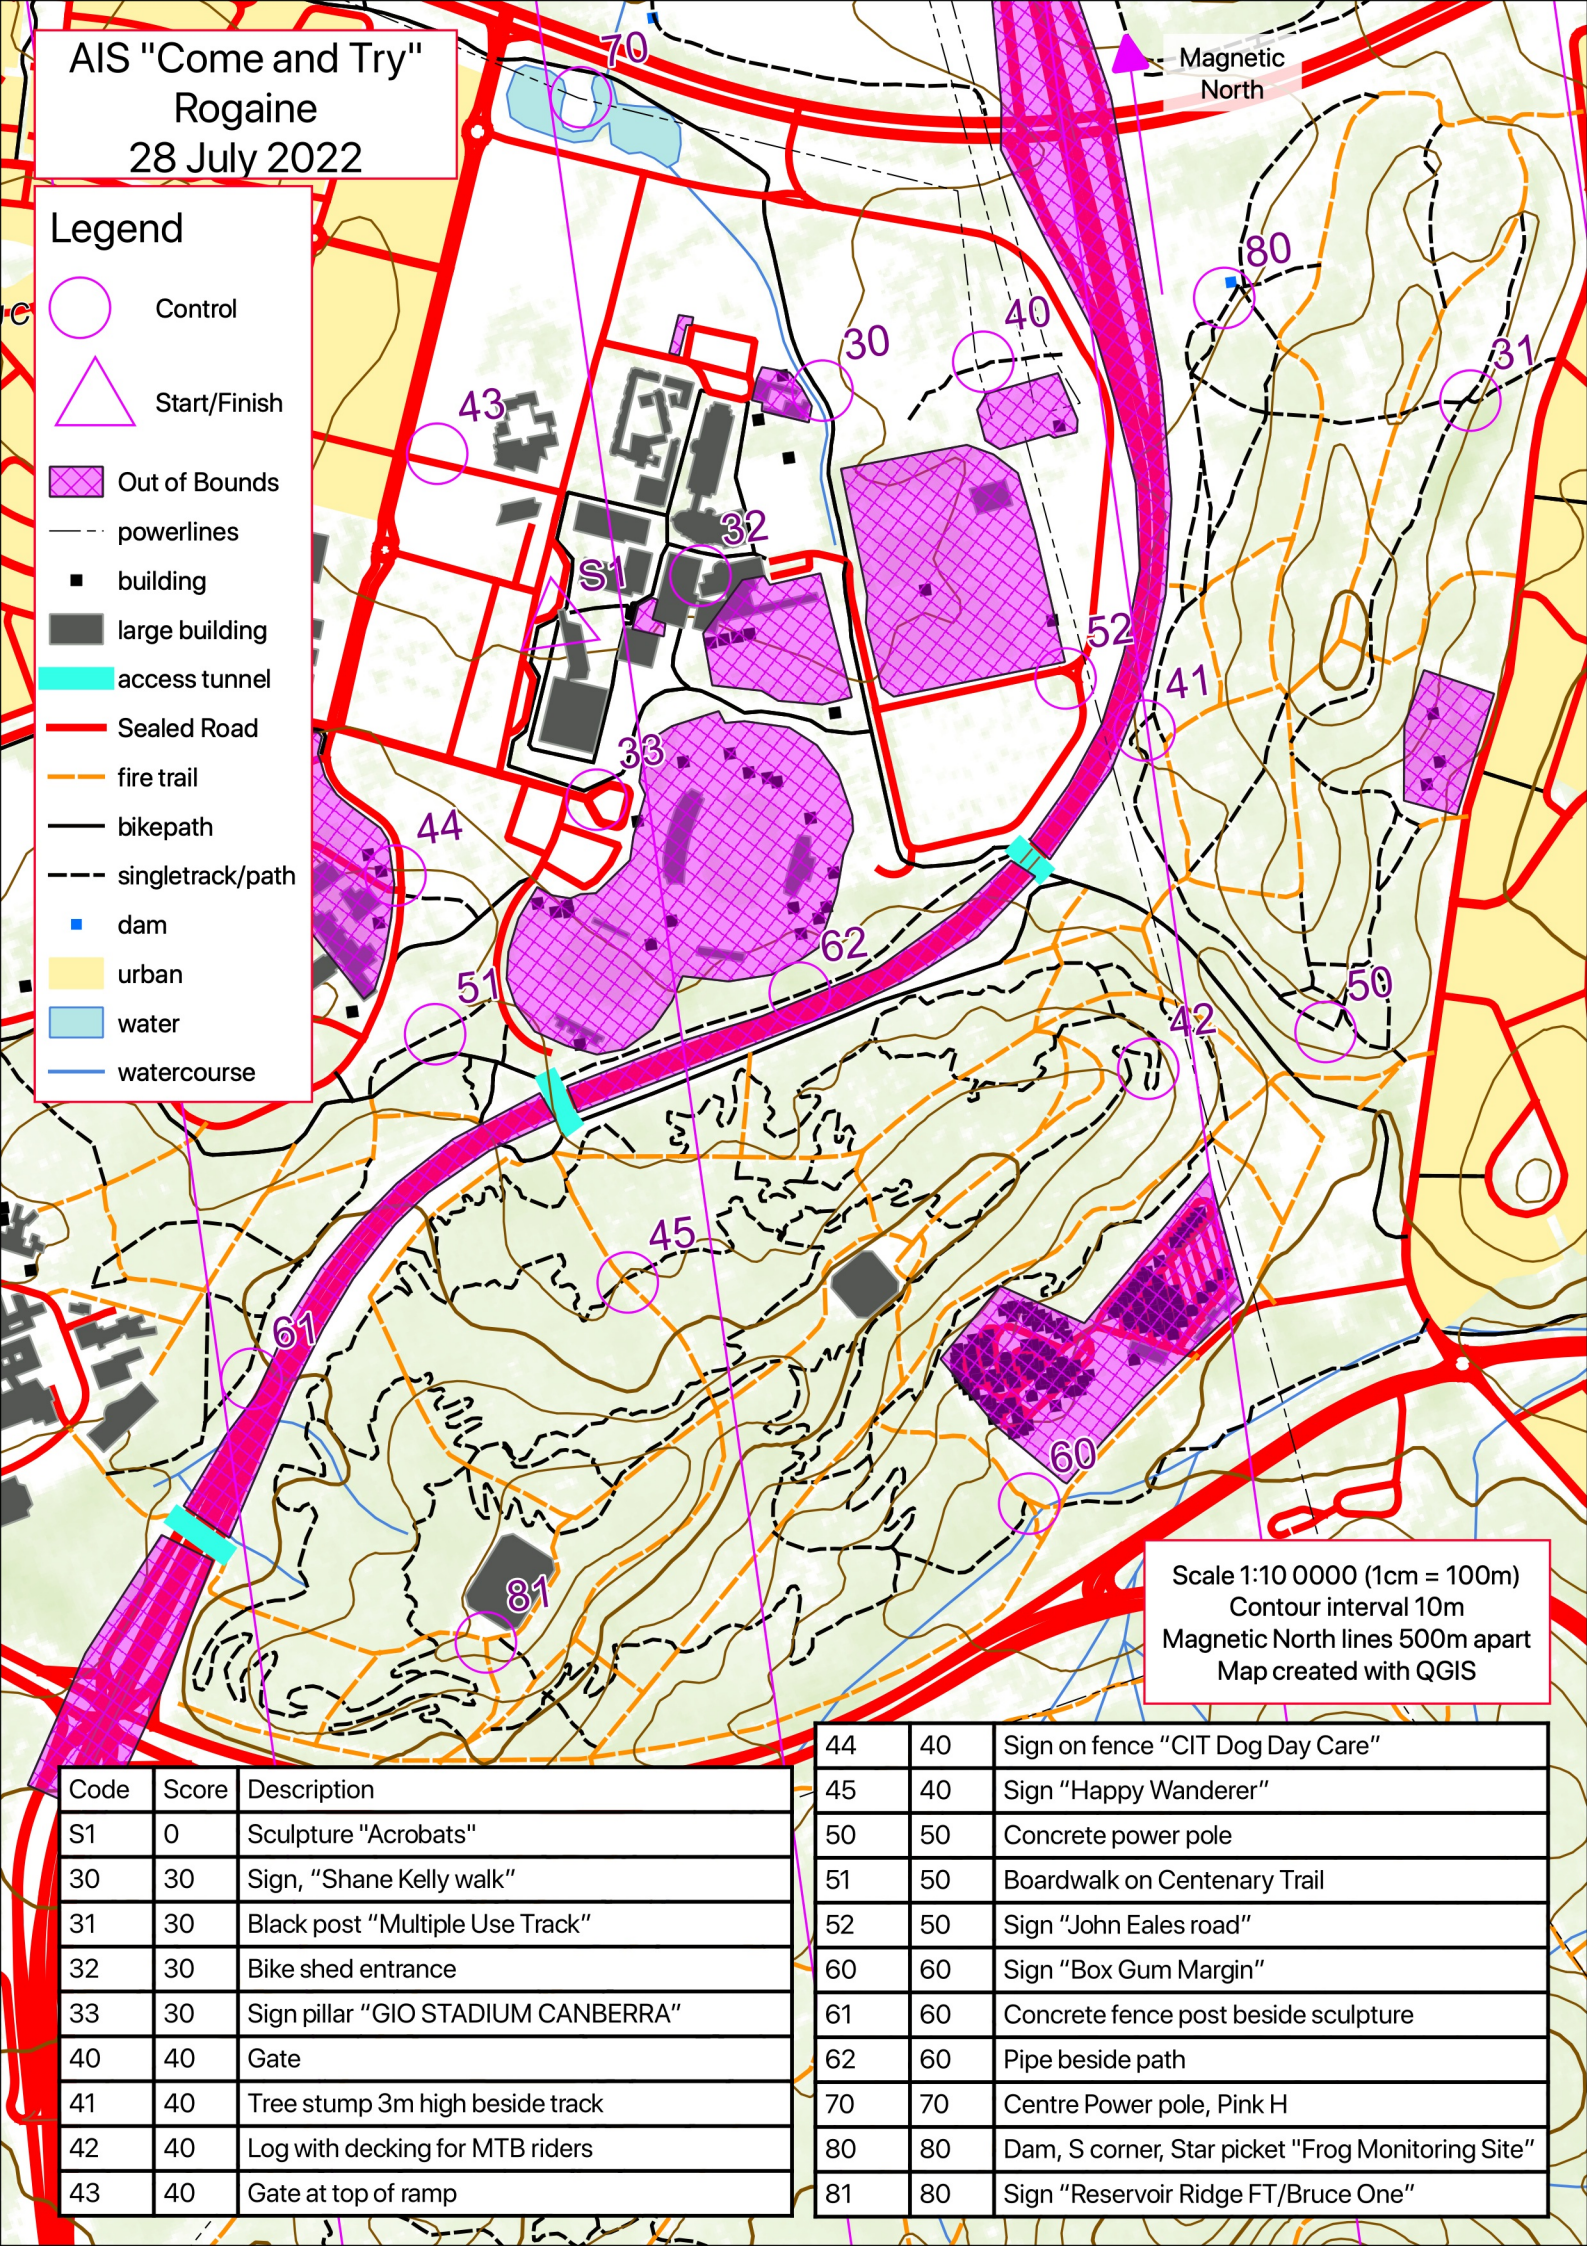

**AIS "Come and Try"
Rogaine
28 July 2022**

Legend

-  Control
-  Start/Finish
-  Out of Bounds
-  powerlines
-  building
-  large building
-  access tunnel
-  Sealed Road
-  fire trail
-  bikepath
-  singletrack/path
-  dam
-  urban
-  water
-  watercourse

Scale 1:10 0000 (1cm = 100m)
Contour interval 10m
Magnetic North lines 500m apart
Map created with QGIS

Code	Score	Description
S1	0	Sculpture "Acrobats"
30	30	Sign, "Shane Kelly walk"
31	30	Black post "Multiple Use Track"
32	30	Bike shed entrance
33	30	Sign pillar "GIO STADIUM CANBERRA"
40	40	Gate
41	40	Tree stump 3m high beside track
42	40	Log with decking for MTB riders
43	40	Gate at top of ramp
44	40	Sign on fence "CIT Dog Day Care"
45	40	Sign "Happy Wanderer"
50	50	Concrete power pole
51	50	Boardwalk on Centenary Trail
52	50	Sign "John Eales road"
60	60	Sign "Box Gum Margin"
61	60	Concrete fence post beside sculpture
62	60	Pipe beside path
70	70	Centre Power pole, Pink H
80	80	Dam, S corner, Star picket "Frog Monitoring Site"
81	80	Sign "Reservoir Ridge FT/Bruce One"